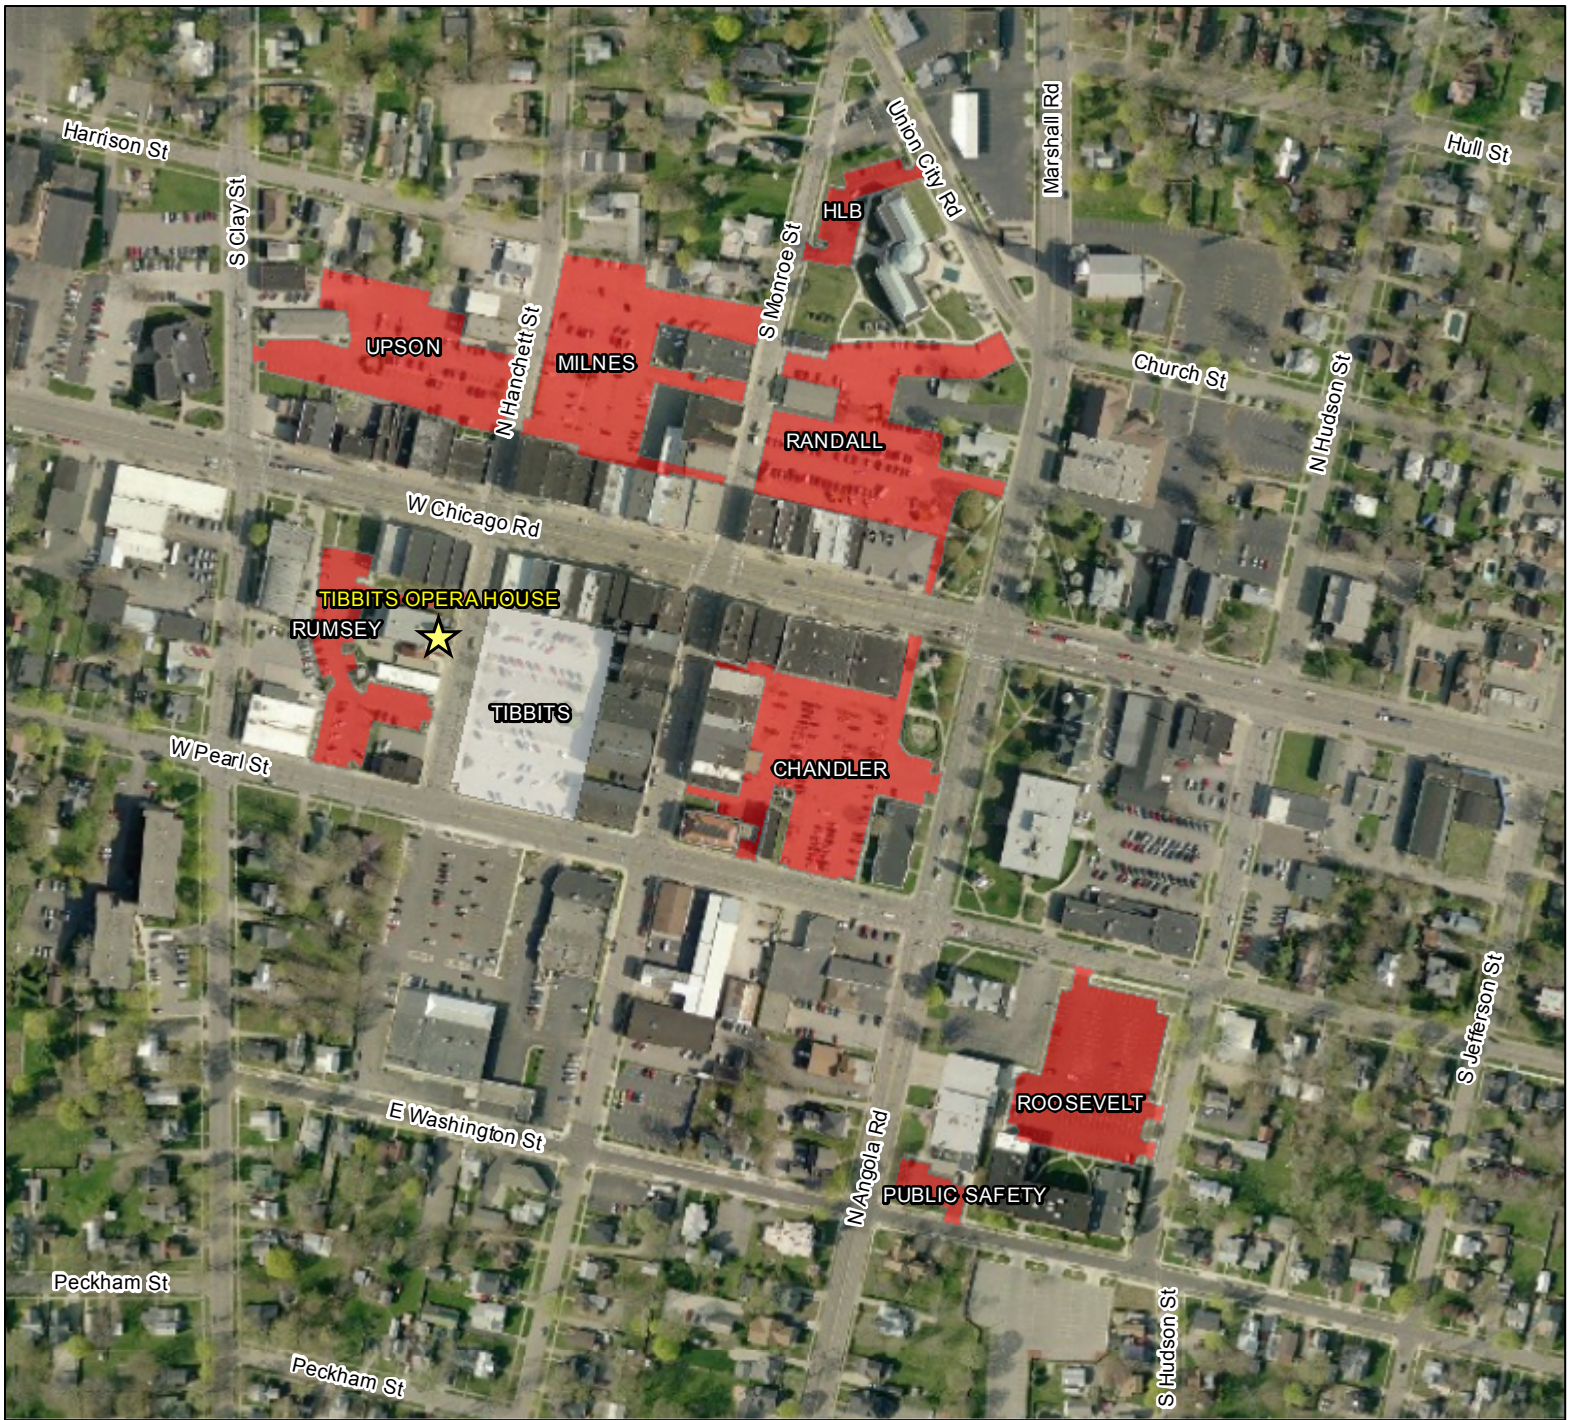

Downtown Parking

Public Parking Lots	
Chandler	143
Milnes	120
Randall	162
Roosevelt	100
Rumsey	71
Tibbits	Closed
Upton	90
On-Street Parking	
Chicago	133
South Monroe	45

1.5 miles west of I-69